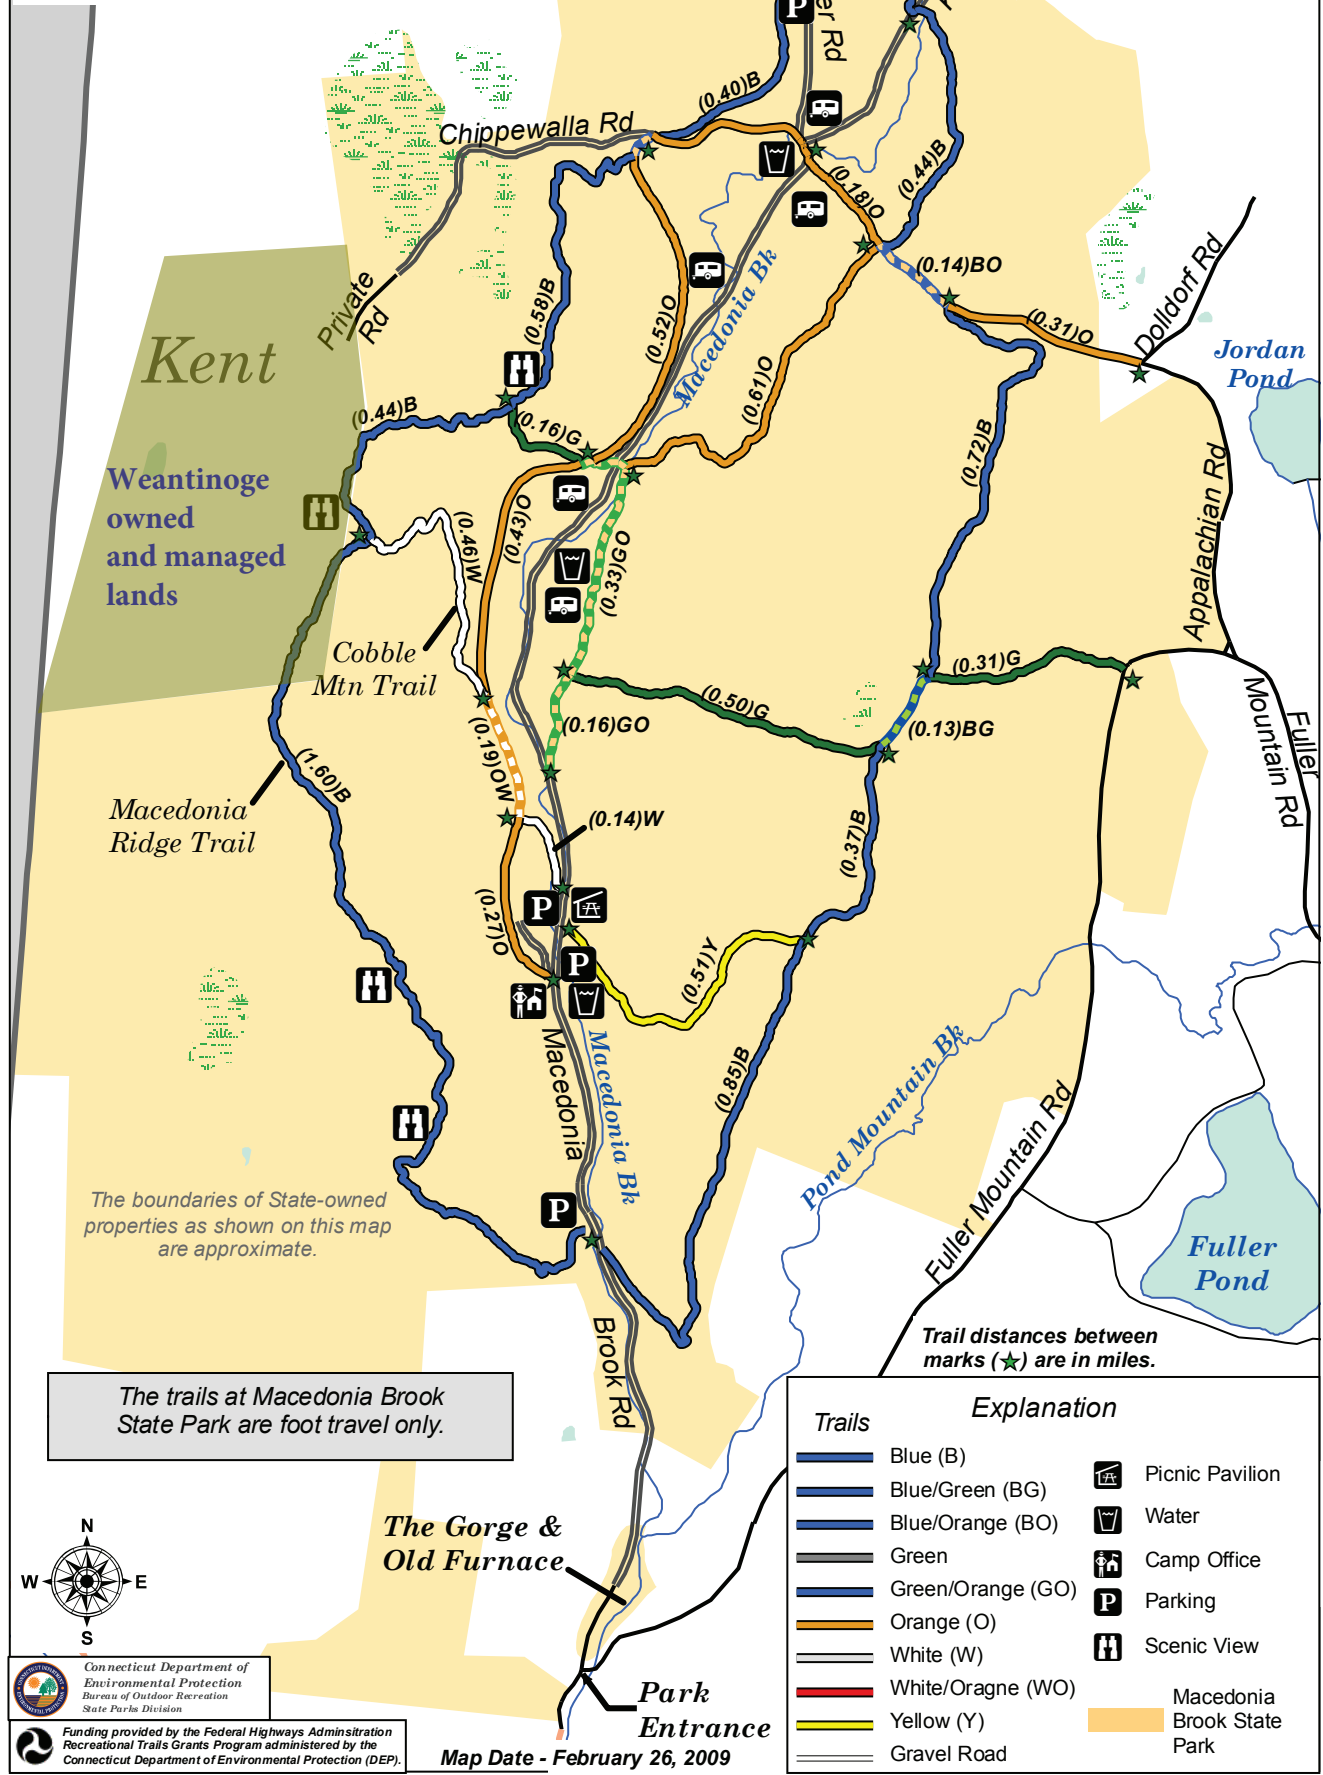

Macedonia Brook State Park

Kent, Connecticut

Sharon

The boundaries of State-owned properties as shown on this map are approximate.

The trails at Macedonia Brook State Park are foot travel only.

Trail distances between marks (★) are in miles.

Map Date - February 26, 2009

Trails	Explanation
Blue (B)	Picnic Pavilion
Blue/Green (BG)	Water
Blue/Orange (BO)	Camp Office
Green	Parking
Green/Orange (GO)	Scenic View
Orange (O)	Macedonia Brook State Park
White (W)	
White/Orange (WO)	
Yellow (Y)	
Gravel Road	